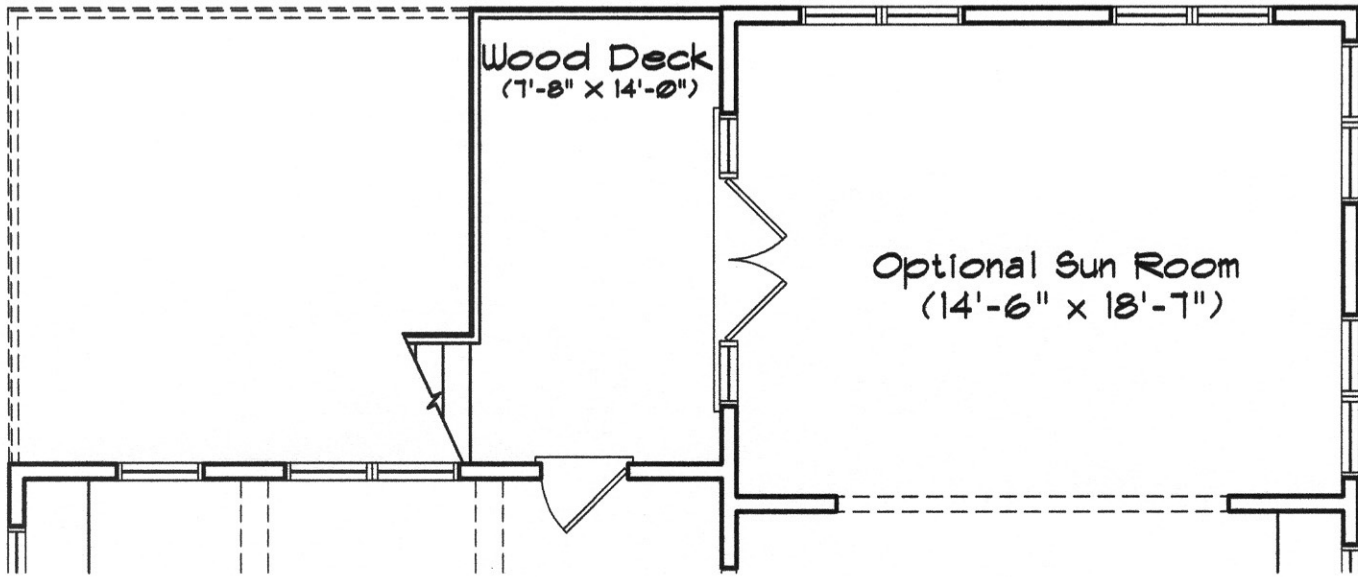

Picadilly - Main Level with Sun Room Option

Finished Sq. Ft.

Main Level -- 1569

Sun Room -- 283

Total -- 1852